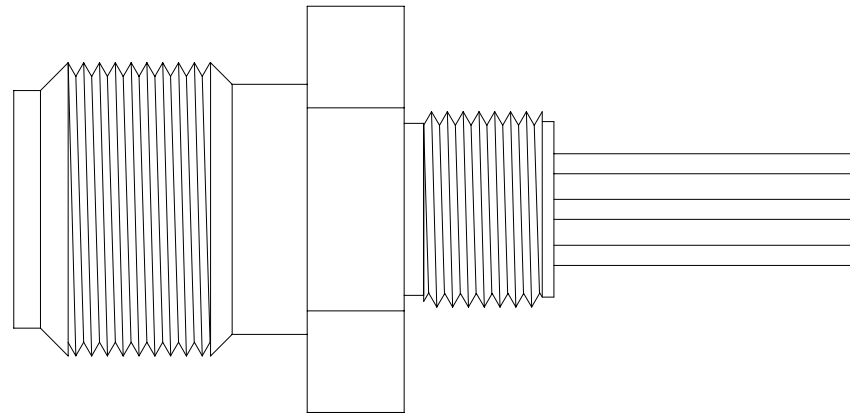

PIN VIEW

- 1: -V (COM)
- 2: +V
- 3: N/C
- 4: N/C
- 5: N/C
- 6: N/C
- 7: RS485- (232 UP)
- 8: RS485+ (232 DWN)

ZONE	ISS	DESCRIPTION	DATE	APPROVED
REVISIONS				

**PROPRIETARY NOTICE**  
 THIS DOCUMENT CONTAINS INFORMATION WHICH IS THE SOLE PROPERTY OF KONGSBERG MESOTECH Ltd. AND IS RECEIVED IN CONFIDENCE. ITS CONTENTS MAY NOT BE DISCLOSED OR REPRODUCED IN ANY WAY WITHOUT THE WRITTEN CONSENT OF KONGSBERG MESOTECH Ltd.

APPROVALS		DATE
DRAWN	J.BANSER	11MAY00
CHECKED		
ENGR		
ISSUED		
NEXT ASSY		MODEL
ZONE		

Kongsberg Mesotech Ltd.				
CONNECTOR				
8PIN, 55 SERIES, SHELL SIZE 15				
RS485/232 DIGITAL TELEMETRY				
SIZE	NCSM NO	TYPE	DWG NO.	ISS
A	1C965	MD	442-00001209	1.0

SCALE: 2:1	W.O. NO.	SHEET 1 OF 1
------------	----------	--------------