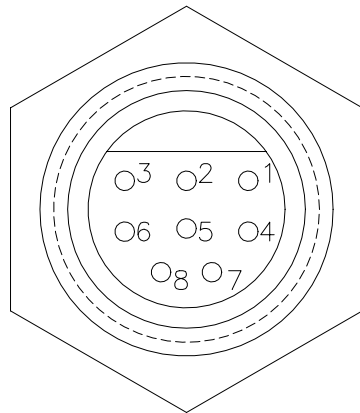

PIN VIEW

- 1: -V (COM)
- 2: +V
- 3: N/C
- 4: N/C
- 5: N/C
- 6: N/C
- 7: RS485- (232 UP)
- 8: RS485+ (232 DWN)

ZONE	ISS	DESCRIPTION	DATE	APPROVED
REVISIONS				

**PROPRIETARY NOTICE**  
 THIS DOCUMENT CONTAINS INFORMATION WHICH IS THE SOLE PROPERTY OF KONGSBERG MESOTECH Ltd. AND IS RECEIVED IN CONFIDENCE. ITS CONTENTS MAY NOT BE DISCLOSED OR REPRODUCED IN ANY WAY WITHOUT THE WRITTEN CONSENT OF KONGSBERG MESOTECH Ltd.

APPROVALS		DATE
DRAWN	J.BANSER	11MAY00
CHECKED		
ENGR		
ISSUED		
NEXT ASSY		MODEL
ZONE		

Kongsberg Mesotech Ltd.				
CONNECTOR				
8PIN, 55 SERIES, SHELL SIZE 15				
RS485/232 DIGITAL TELEMETRY				
SIZE	NCSM NO	TYPE	DWG NO.	ISS
A	1C965	MD	442-00001209	1.0

SCALE: 2:1	W.O. NO.	SHEET 1 OF 1
------------	----------	--------------