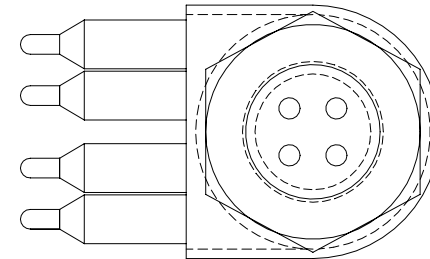

PIN VIEW

WIRE VIEW

- 1: -V (COM)
- 2: RS485- (232 UP)
- 3: +V
- 4: RS485+ (232 DWN)

ZONE	ISS	DESCRIPTION	DATE	APPROVED
REVISIONS				

PROPRIETARY NOTICE  
 THIS DOCUMENT CONTAINS INFORMATION WHICH IS THE SOLE PROPERTY OF KONGSBERG MESOTECH Ltd. AND IS RECEIVED IN CONFIDENCE. ITS CONTENTS MAY NOT BE DISCLOSED OR REPRODUCED IN ANY WAY WITHOUT THE WRITTEN CONSENT OF KONGSBERG MESOTECH Ltd.

<u>APPROVALS</u>		<u>DATE</u>
DRAWN	J.BANSER	06JUN00
CHECKED		
ENGR		
ISSUED		
NEXT ASSY		<u>MODEL</u>
ZONE		

Kongsberg Mesotech Ltd.				
CONNECTOR				
4PIN, FAW SERIES				
RS485/232 DIGITAL TELEMTRY				
SIZE	NSCM NO	TYPE	DWG NO.	ISS
A	1C965	MD	442-00001213	1.0

SCALE: -	W.O. NO.	SHEET 1 OF 1
----------	----------	--------------