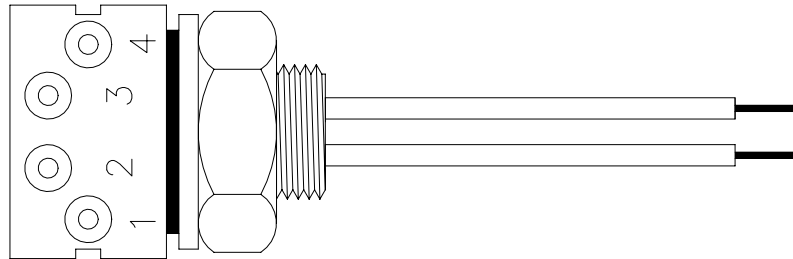

PIN VIEW

WIRE VIEW

- 1: -V (COM)
- 2: RS485- (232 UP)
- 3: +V
- 4: RS485+ (232 DWN)

ZONE	ISS	DESCRIPTION	DATE	APPROVED
REVISIONS				

PROPRIETARY NOTICE  
 THIS DOCUMENT CONTAINS INFORMATION WHICH IS THE SOLE PROPERTY OF KONGSBERG MESOTECH Ltd. AND IS RECEIVED IN CONFIDENCE. ITS CONTENTS MAY NOT BE DISCLOSED OR REPRODUCED IN ANY WAY WITHOUT THE WRITTEN CONSENT OF KONGSBERG MESOTECH Ltd.

<u>APPROVALS</u>		<u>DATE</u>
DRAWN	J.BANSER	06JUN00
CHECKED		
ENGR		
ISSUED		
NEXT ASSY		<u>MODEL</u>
ZONE		

Kongsberg Mesotech Ltd.				
CONNECTOR				
4PIN, FAW SERIES				
RS485/232 DIGITAL TELEMTRY				
SIZE	NSCM NO	TYPE	DWG NO.	ISS
A	1C965	MD	442-00001213	1.0