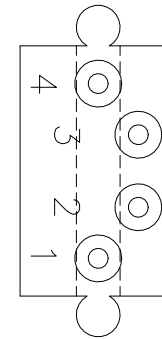

SOCKET VIEW

- 1: -V (COM)
- 2: RS485- (232 UP)
- 3: +V
- 4: RS485+ (232 DWN)

ZONE	ISS	DESCRIPTION	DATE	APPROVED
REVISIONS				

<p><u>PROPRIETARY NOTICE</u> THIS DOCUMENT CONTAINS INFORMATION WHICH IS THE SOLE PROPERTY OF KONGSBERG MESOTECH Ltd. AND IS RECEIVED IN CONFIDENCE. ITS CONTENTS MAY NOT BE DISCLOSED OR REPRODUCED IN ANY WAY WITHOUT THE WRITTEN CONSENT OF KONGSBERG MESOTECH Ltd.</p>	APPROVALS		DATE		Kongsberg Mesotech Ltd.			
	DRAWN J.BANSER		06JUN00					
	CHECKED				PLUG 4PIN, FAW SERIES RS485/232 DIGITAL TELEMTRY			
	ENGR							
	ISSUED				SIZE	NSCM NO	TYPE	DWG NO.
NEXT ASSY		MODEL		A	1C965	MD	442-00001413	1.0
ZONE				SCALE: -		W.O. NO.		SHEET 1 OF 1